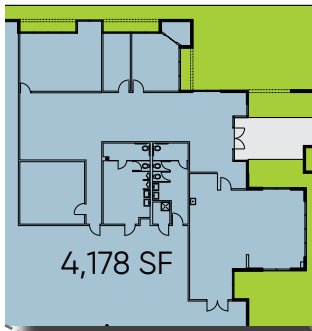

# MAJESTIC SPECTRUM

13770 Norton Avenue, Building #11, Chino, CA

For Additional Information:

13191 Crossroads Parkway North, 6th Floor, City of Industry, CA 91746  
(562) 692-9581 | www.majesticrealty.com | R.E. License #00255328 (CA)