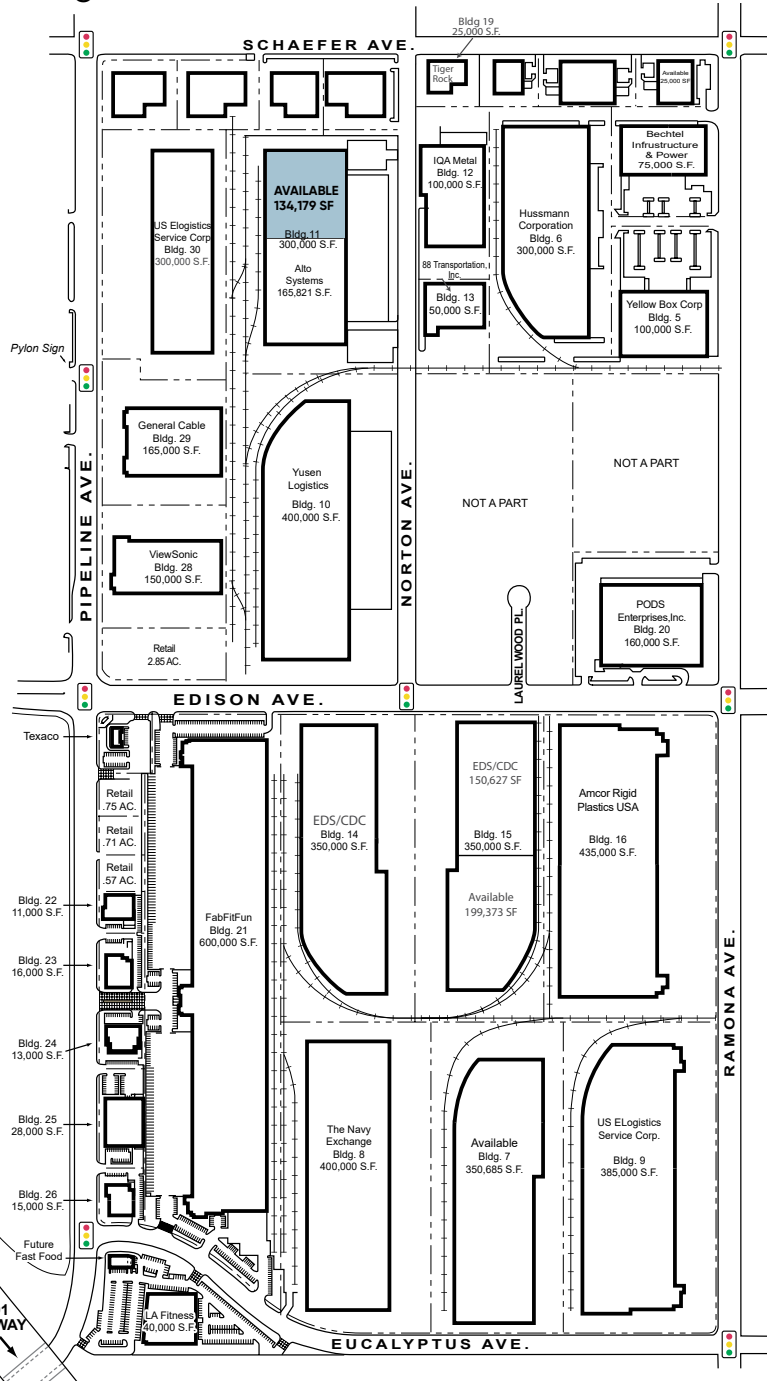

# MAJESTIC SPECTRUM

13770 Norton Avenue, Building #11, Chino, CA

For Additional Information:

13191 Crossroads Parkway North, 6th Floor, City of Industry, CA 91746  
(562) 692-9581 | www.majesticrealty.com | R.E. License #00255328 (CA)