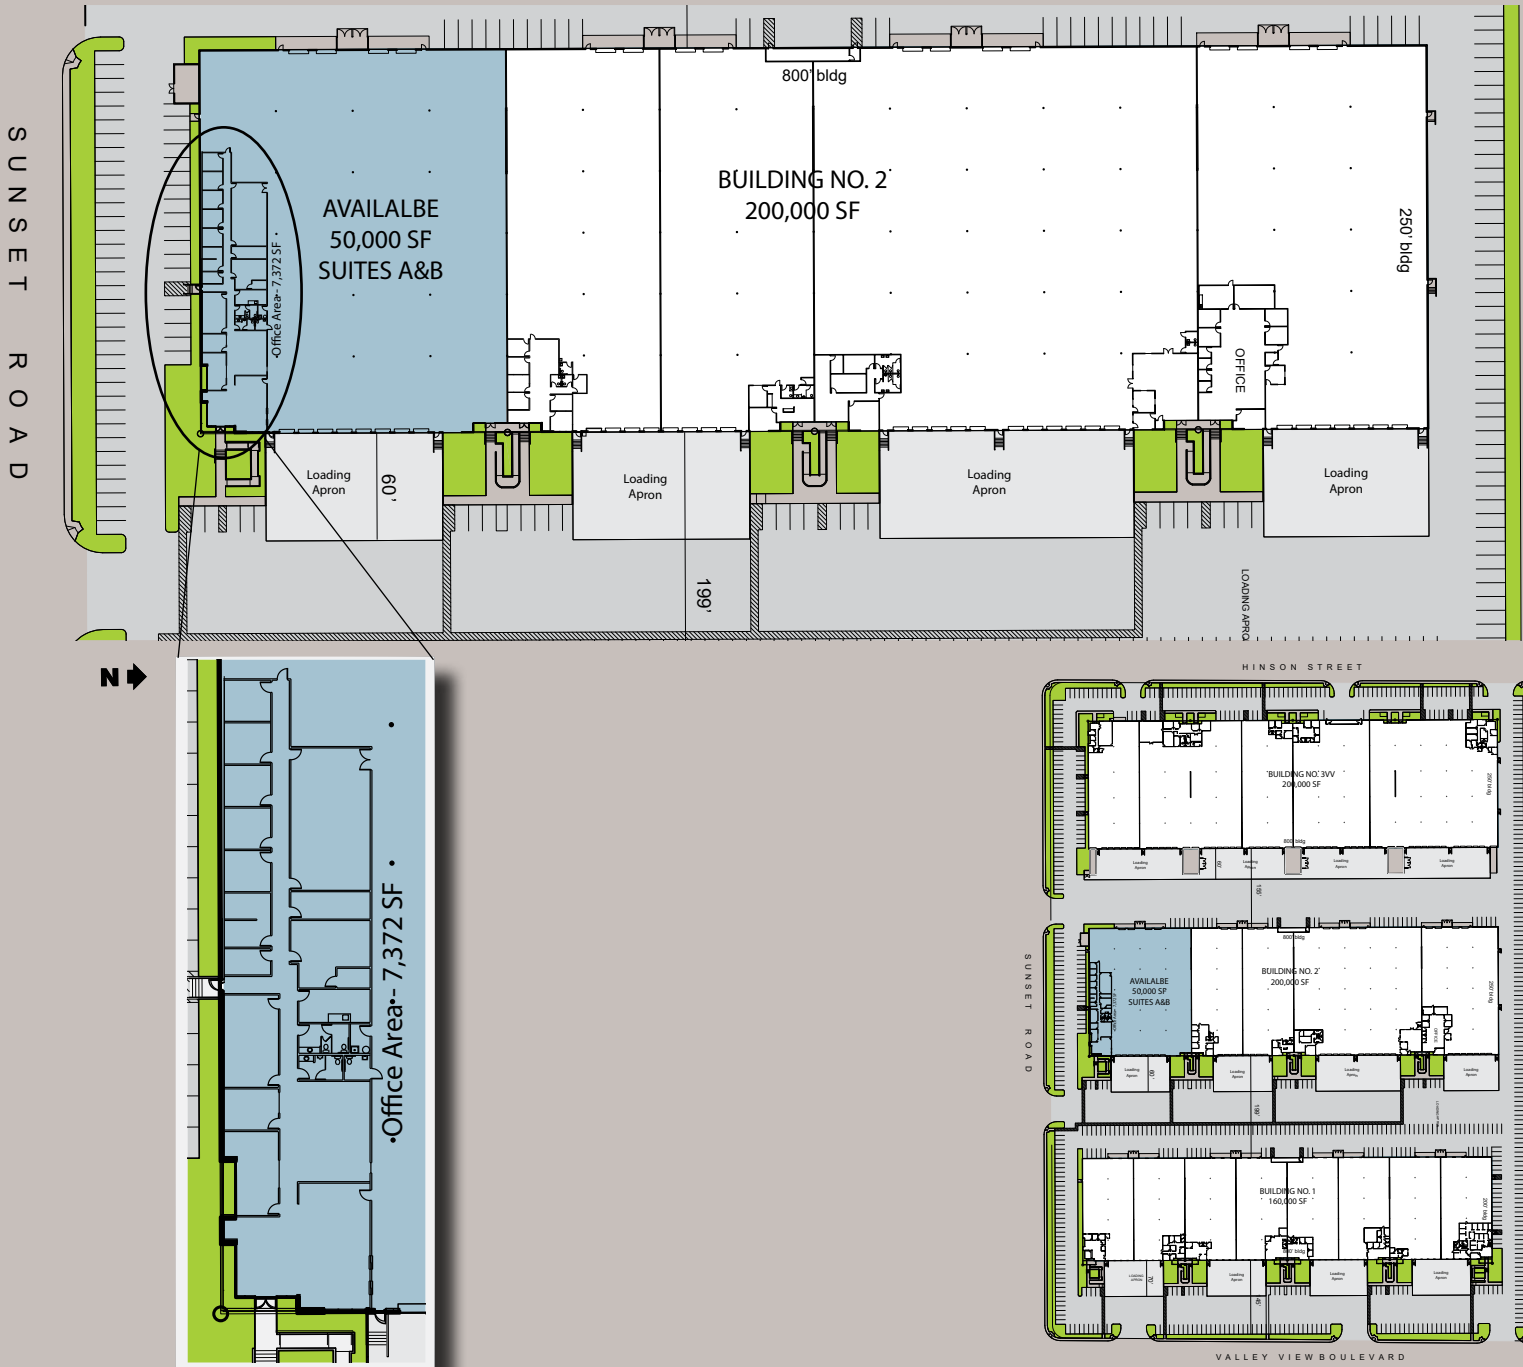

SUNSET & VALLEY VIEW DISTRIBUTION CENTER 50,000 SQUARE FEET OFFICE/WAREHOUSE BUILDING

AVAILABLE FOR LEASE

3920 W. Sunset Road, Suites A & B, Las Vegas, NV

R.E. License #0036596 (NV)
6795 S. Edmond Street, Suite 110
Las Vegas, NV 89118
www.majesticrealty.com