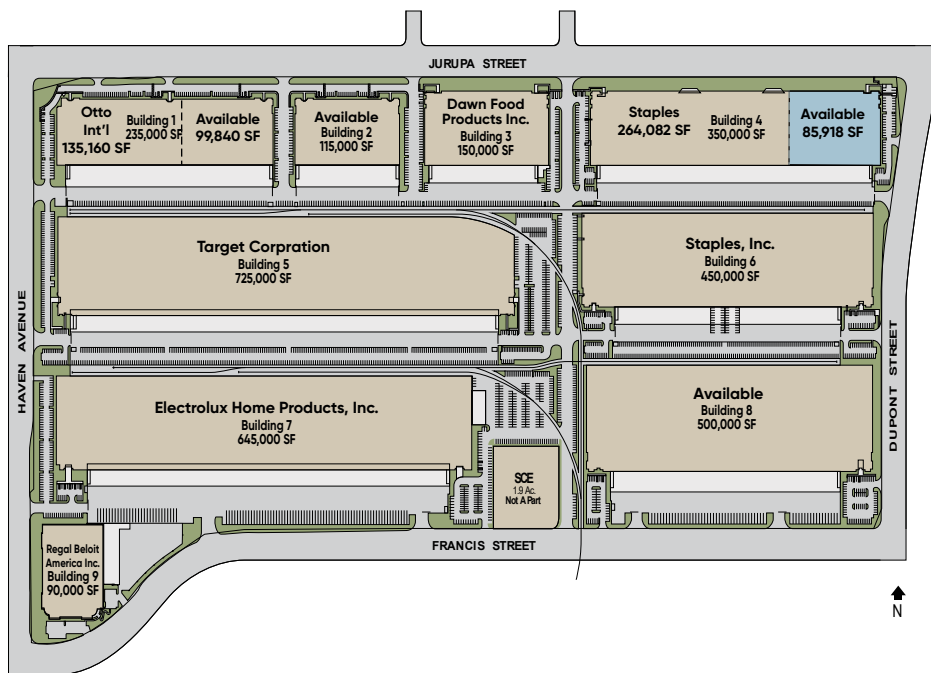

MAJESTIC AIRPORT CENTER - ONTARIO (CCCIV) - BUILDING #4

4060 EAST JURUPA STREET, UNIT B, ONTARIO, CALIFORNIA

For Further Information Contact:

MITCH EMBREY
 R.E. License # 02058837 (CA)
 (562) 654-2726
 membrey@majesticrealty.com