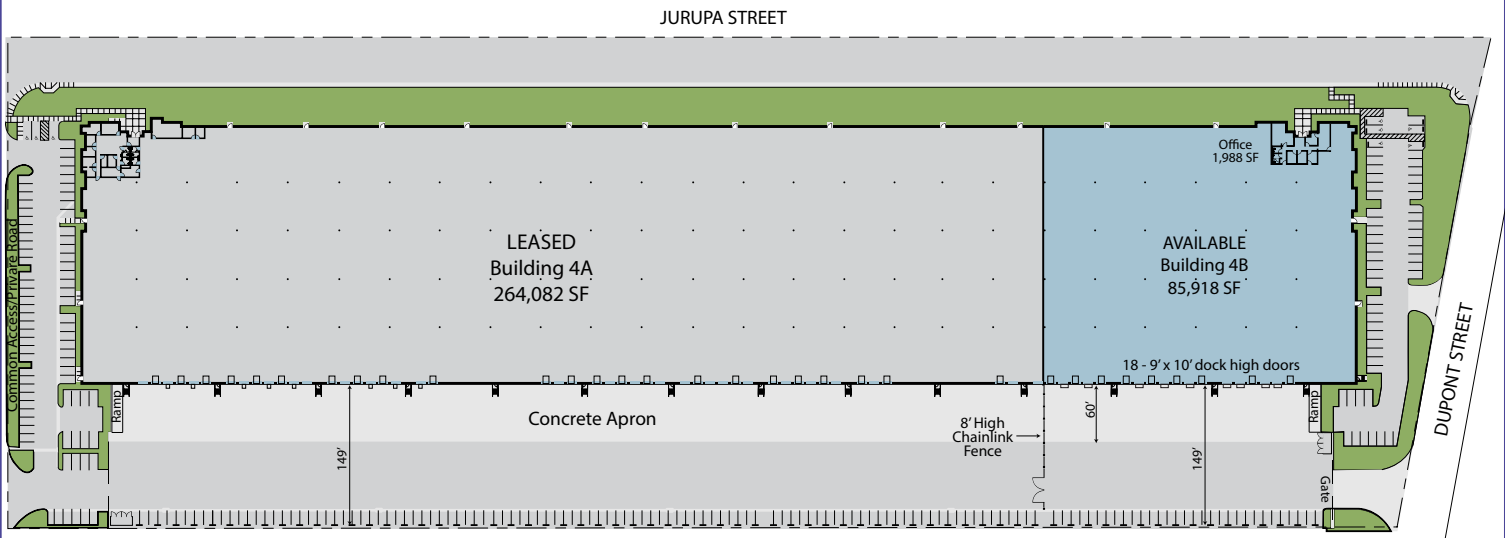

MAJESTIC AIRPORT CENTER - ONTARIO (CCCIV) - BUILDING #4

4060 EAST JURUPA STREET, UNIT B, ONTARIO, CALIFORNIA

For Further Information Contact:

MITCH EMBREY
 R.E. License # 02058837 (CA)
 (562) 654-2726
 membrey@majesticrealty.com