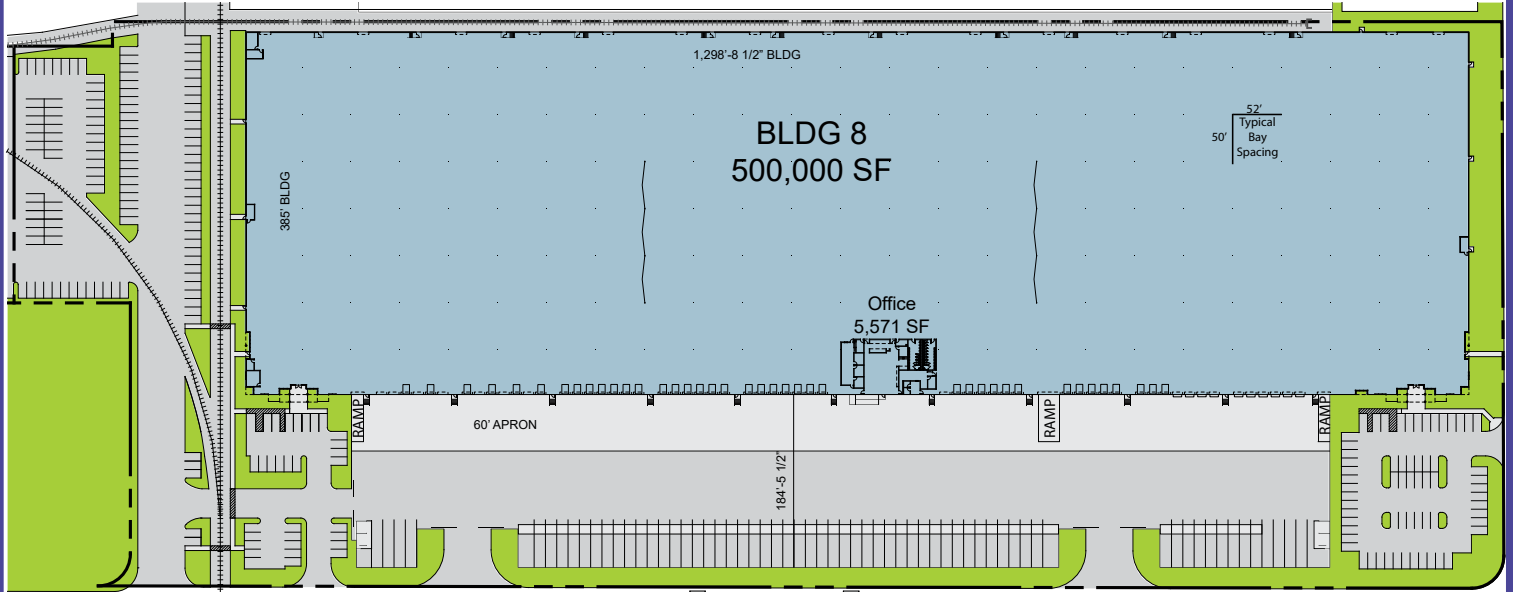

# MAJESTIC AIRPORT CENTER - ONTARIO (CCCIV) - BUILDING #8

4061 EAST FRANCIS STREET, ONTARIO, CALIFORNIA

For Further Information Contact:

**MITCH EMBREY**  
 R.E. License # 02058837 (CA)  
 (562) 654-2726  
 membrey@majesticrealty.com