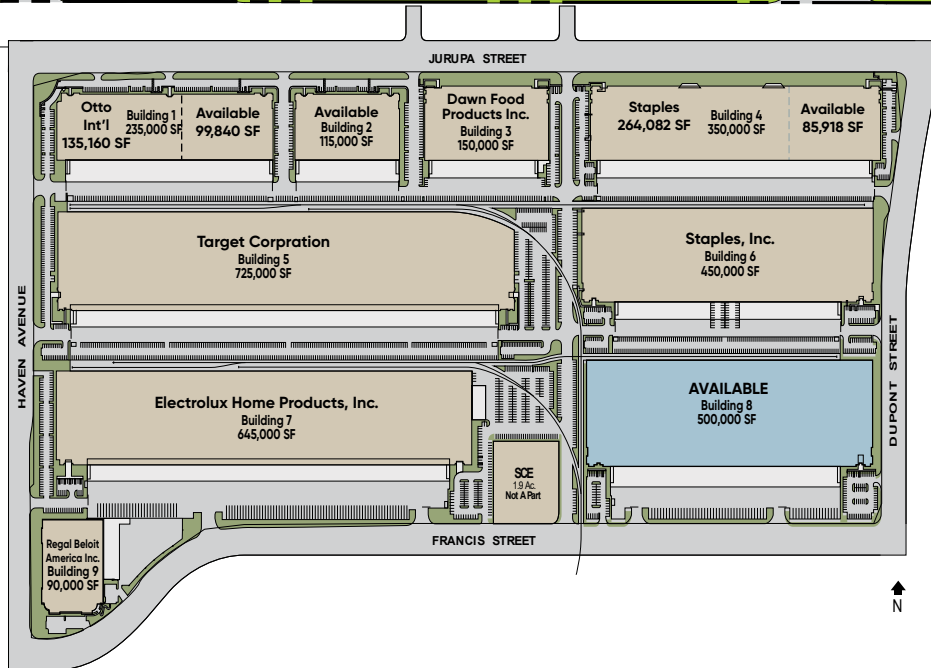

# MAJESTIC AIRPORT CENTER - ONTARIO (CCCIV) - BUILDING #8

4061 EAST FRANCIS STREET, ONTARIO, CALIFORNIA

For Further Information Contact:

**MITCH EMBREY**  
 R.E. License # 02058837 (CA)  
 (562) 654-2726  
 membrey@majesticrealty.com