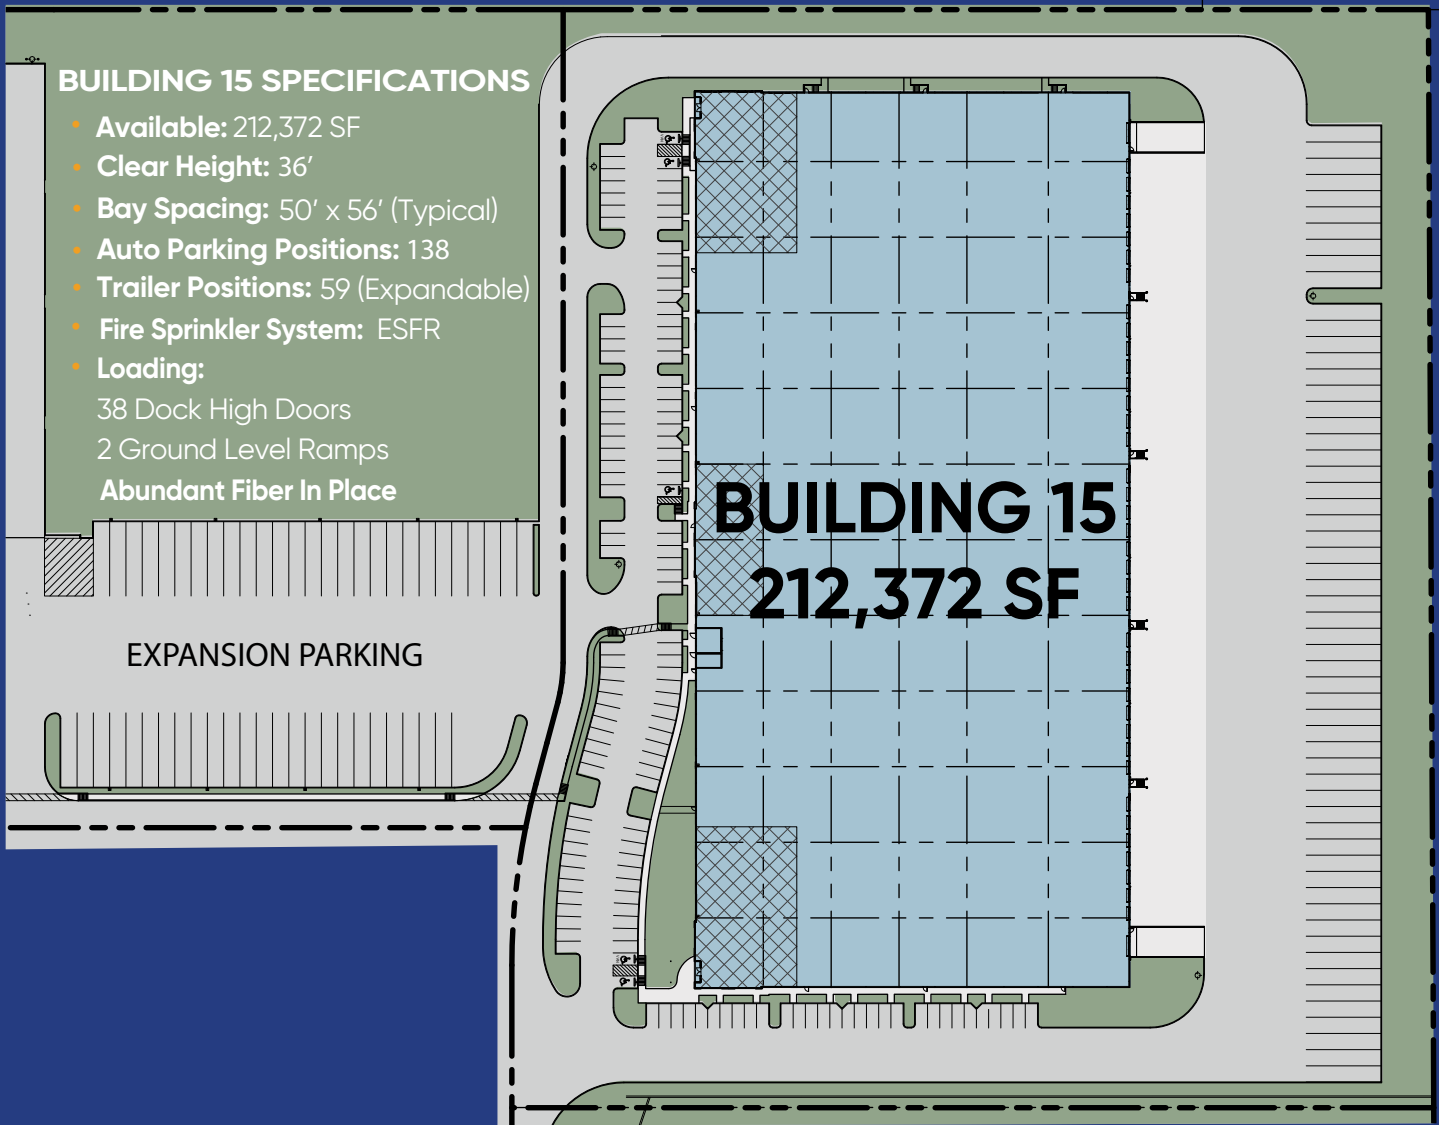

MAJESTIC FORT WORTH SOUTH BUSINESS PARK

ABOUT MAJESTIC REALTY CO.

- 90M SF Portfolio that includes Industrial, Office, Retail and Resorts
- 2015 NAIOP Developer of the Year
- Largest Privately Owned Industrial Developer in the U.S.
- 8.9M SF Presence in DFW (5 Business Parks)