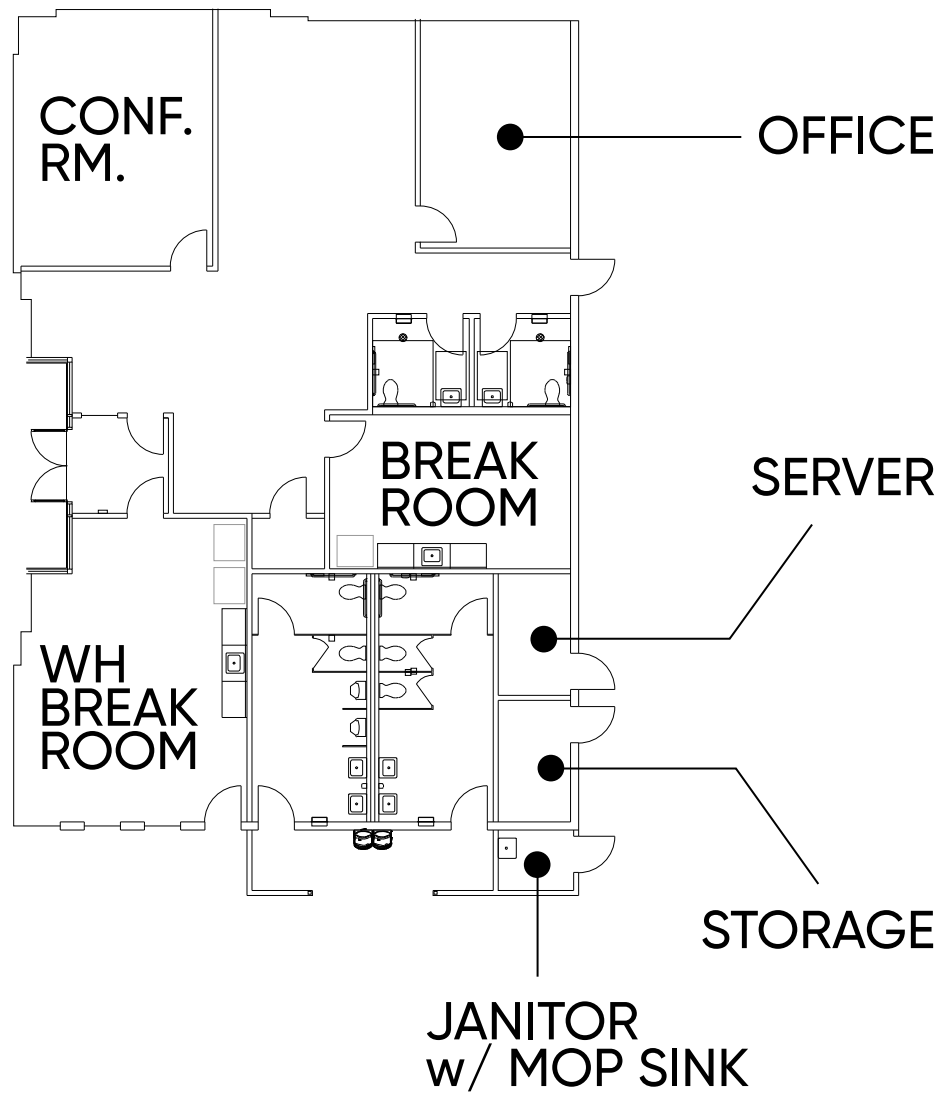

**Main
Office**
@ NW Corner
3,122 SF

**Shipping
Office**
@ West Wall
364 SF